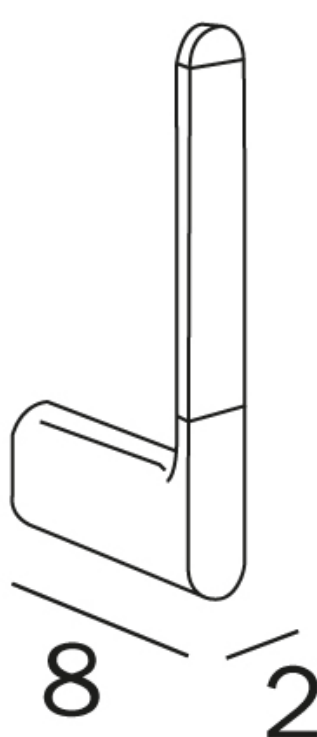

MITO SPARE TOILET ROLL HOLDER

Available Colours:

Chrome - A2028 CR

Chrome/Black - A2028 NC

Brushed Nickel - A2028 AC

Features:

Unique "Click" installation

No grub screw required

Manufactured in Italy

2 Year Replacement Warranty

17

Proudly imported and distributed by

Gro Agencies Pty Ltd

Unit 2 / 37 Howe St, Osborne Park, WA, 6017

P 08 9446 3288 E info@groagencies.com.au W www.groagencies.com.au