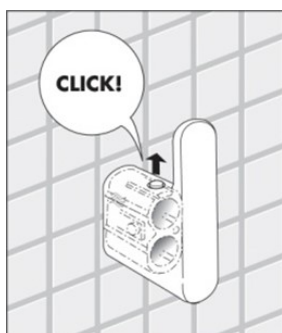

Available Colours:

Chrome - A2028 CR

Chrome/Black - A2028 NC

Brushed Nickel - A2028 AC

Features:

Unique "Click" installation

No grub screw required

Manufactured in Italy

2 Year Replacement Warranty